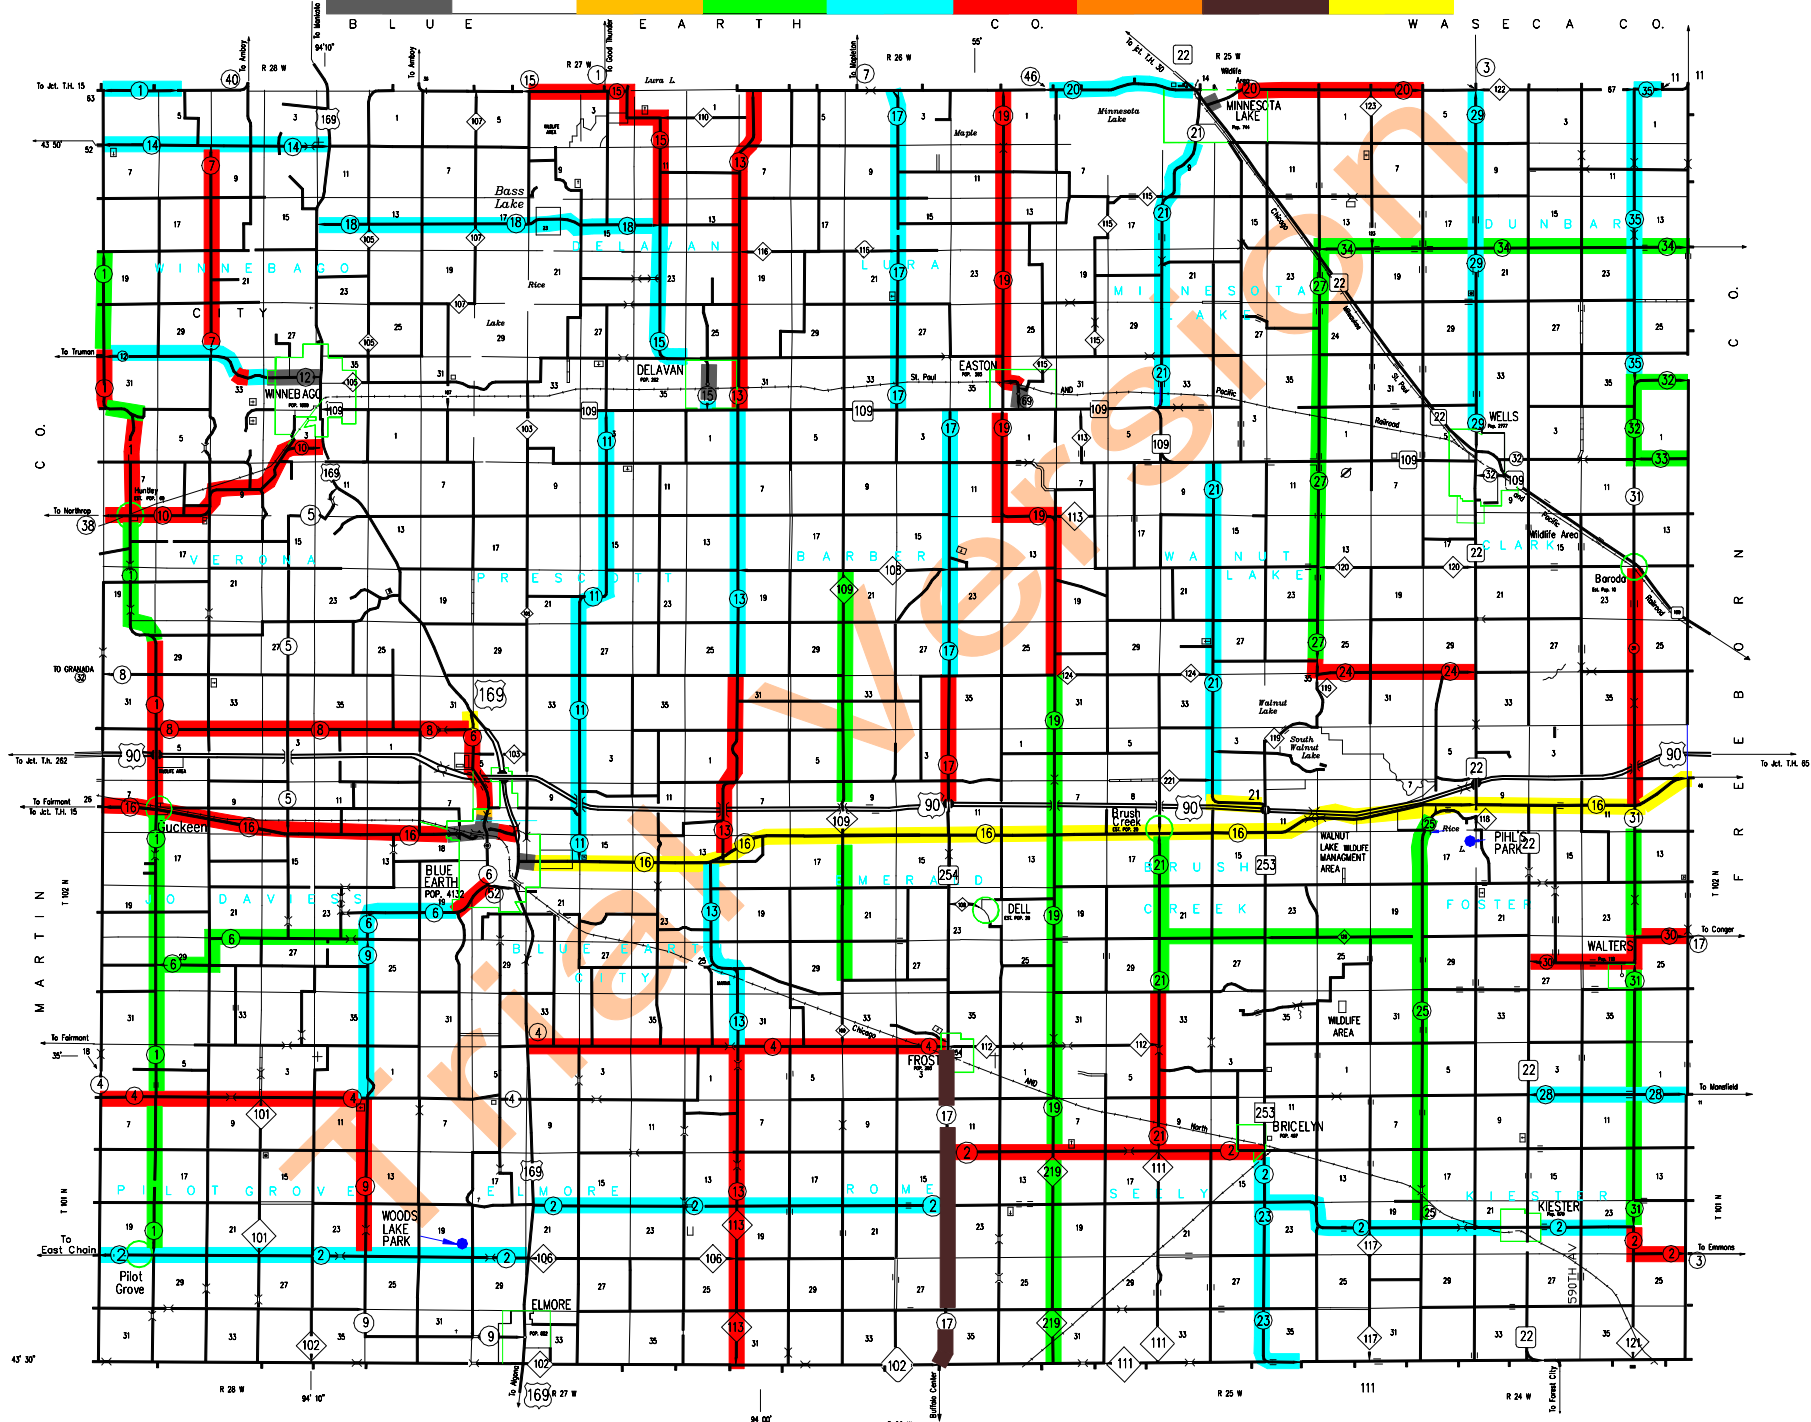

FARIBAUT COUNTY R/W MAP

60' R/W 66' R/W 80' R/W 90' R/W 99' R/W 100' R/W 110' R/W 120' R/W 150' R/W

K O S S U T H C O. W I N N E B A G O C O.