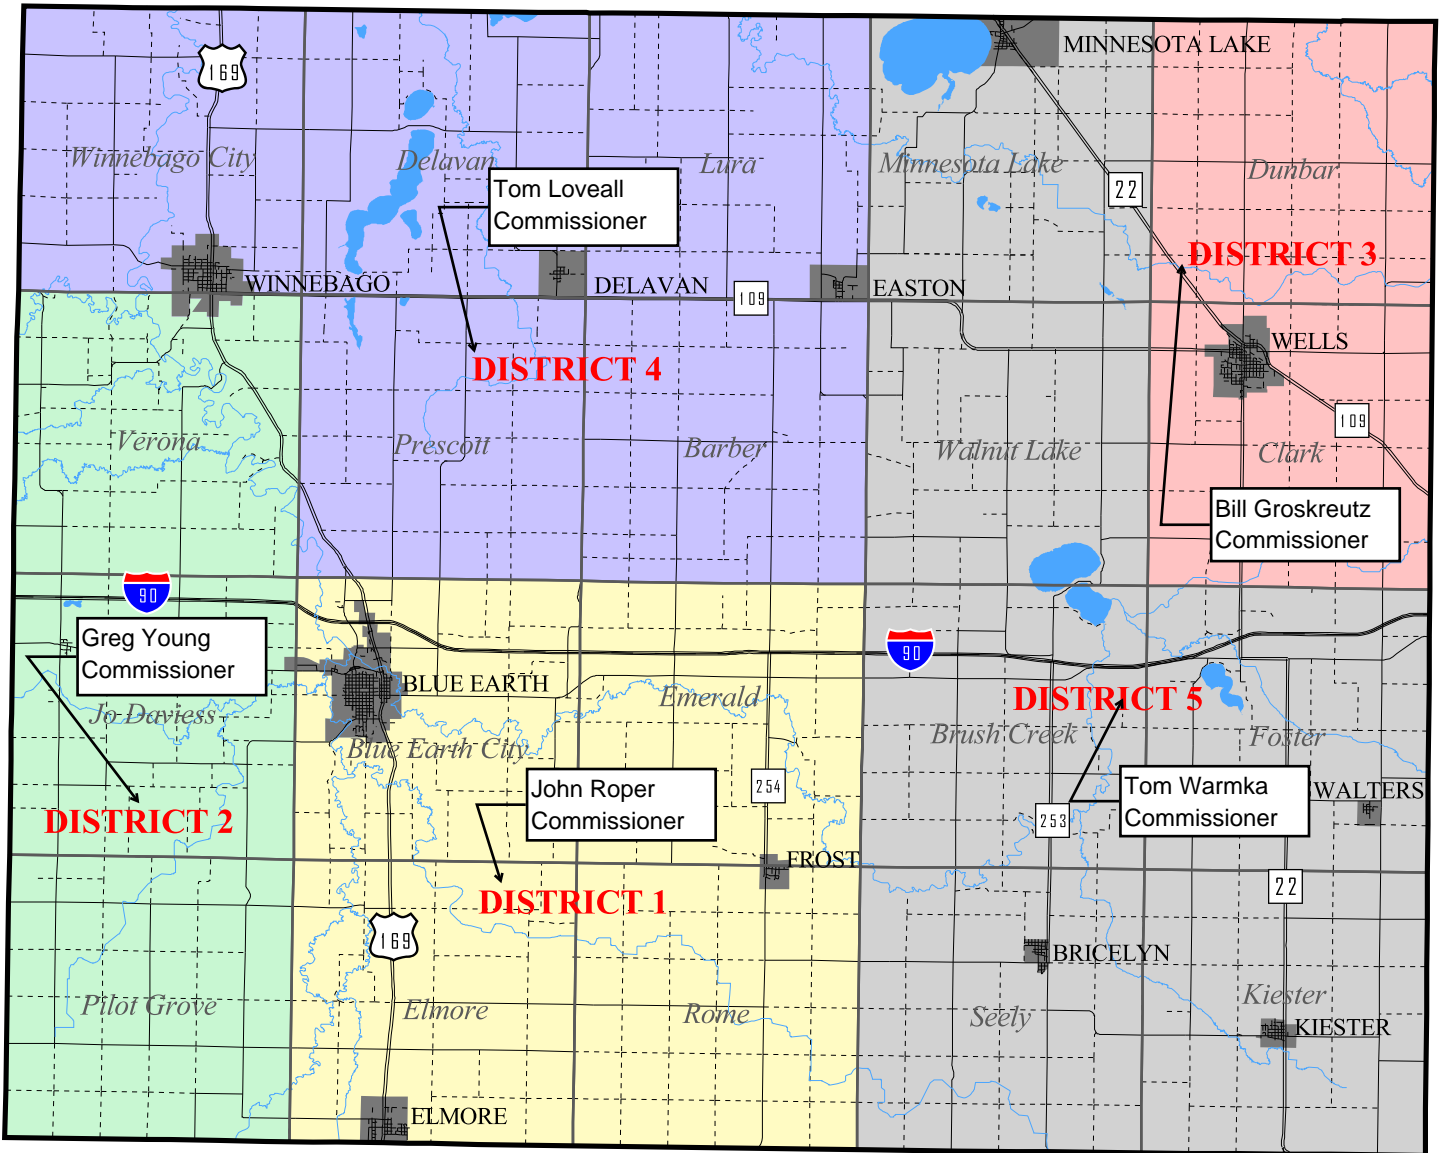

FARIBAULT COUNTY, MINNESOTA COUNTY COMMISSIONER DISTRICTS

INDEX MAP
STATE OF MINNESOTA

Prepared for: Faribault County SWCD Website

Prepared by: Faribault County Soil and Water Conservation District

Date: January, 2009

Map Resources:

- County Line - MSU Water Resources Center
- Township Line - MSU Water Resources Center
- City - MSU Water Resources Center
- Roads - MSU Water Resources Center
- Lakes - MSU Water Resources Center
- Streams - MSU Water Resources Center
- Commissioner Districts - Faribault SWCD

The map was composed using ArcView 3.3

- County Line
- Township Line
- City
- County Highway
- Interstate Highway
- Other
- State Highway
- Lake
- Major Stream
- District 1 Blue Earth, Elmore, Emerald, Rome
- District 2 Jo Daviess, Pilot Grove, Verona
- District 3 Clark, Dunbar
- District 4 Barber, Delavan, Lura, Prescott, Winnebago
- District 5 Brush Creek, Foster, Kiester, Minnesota Lake, Seely, Walnut Lake