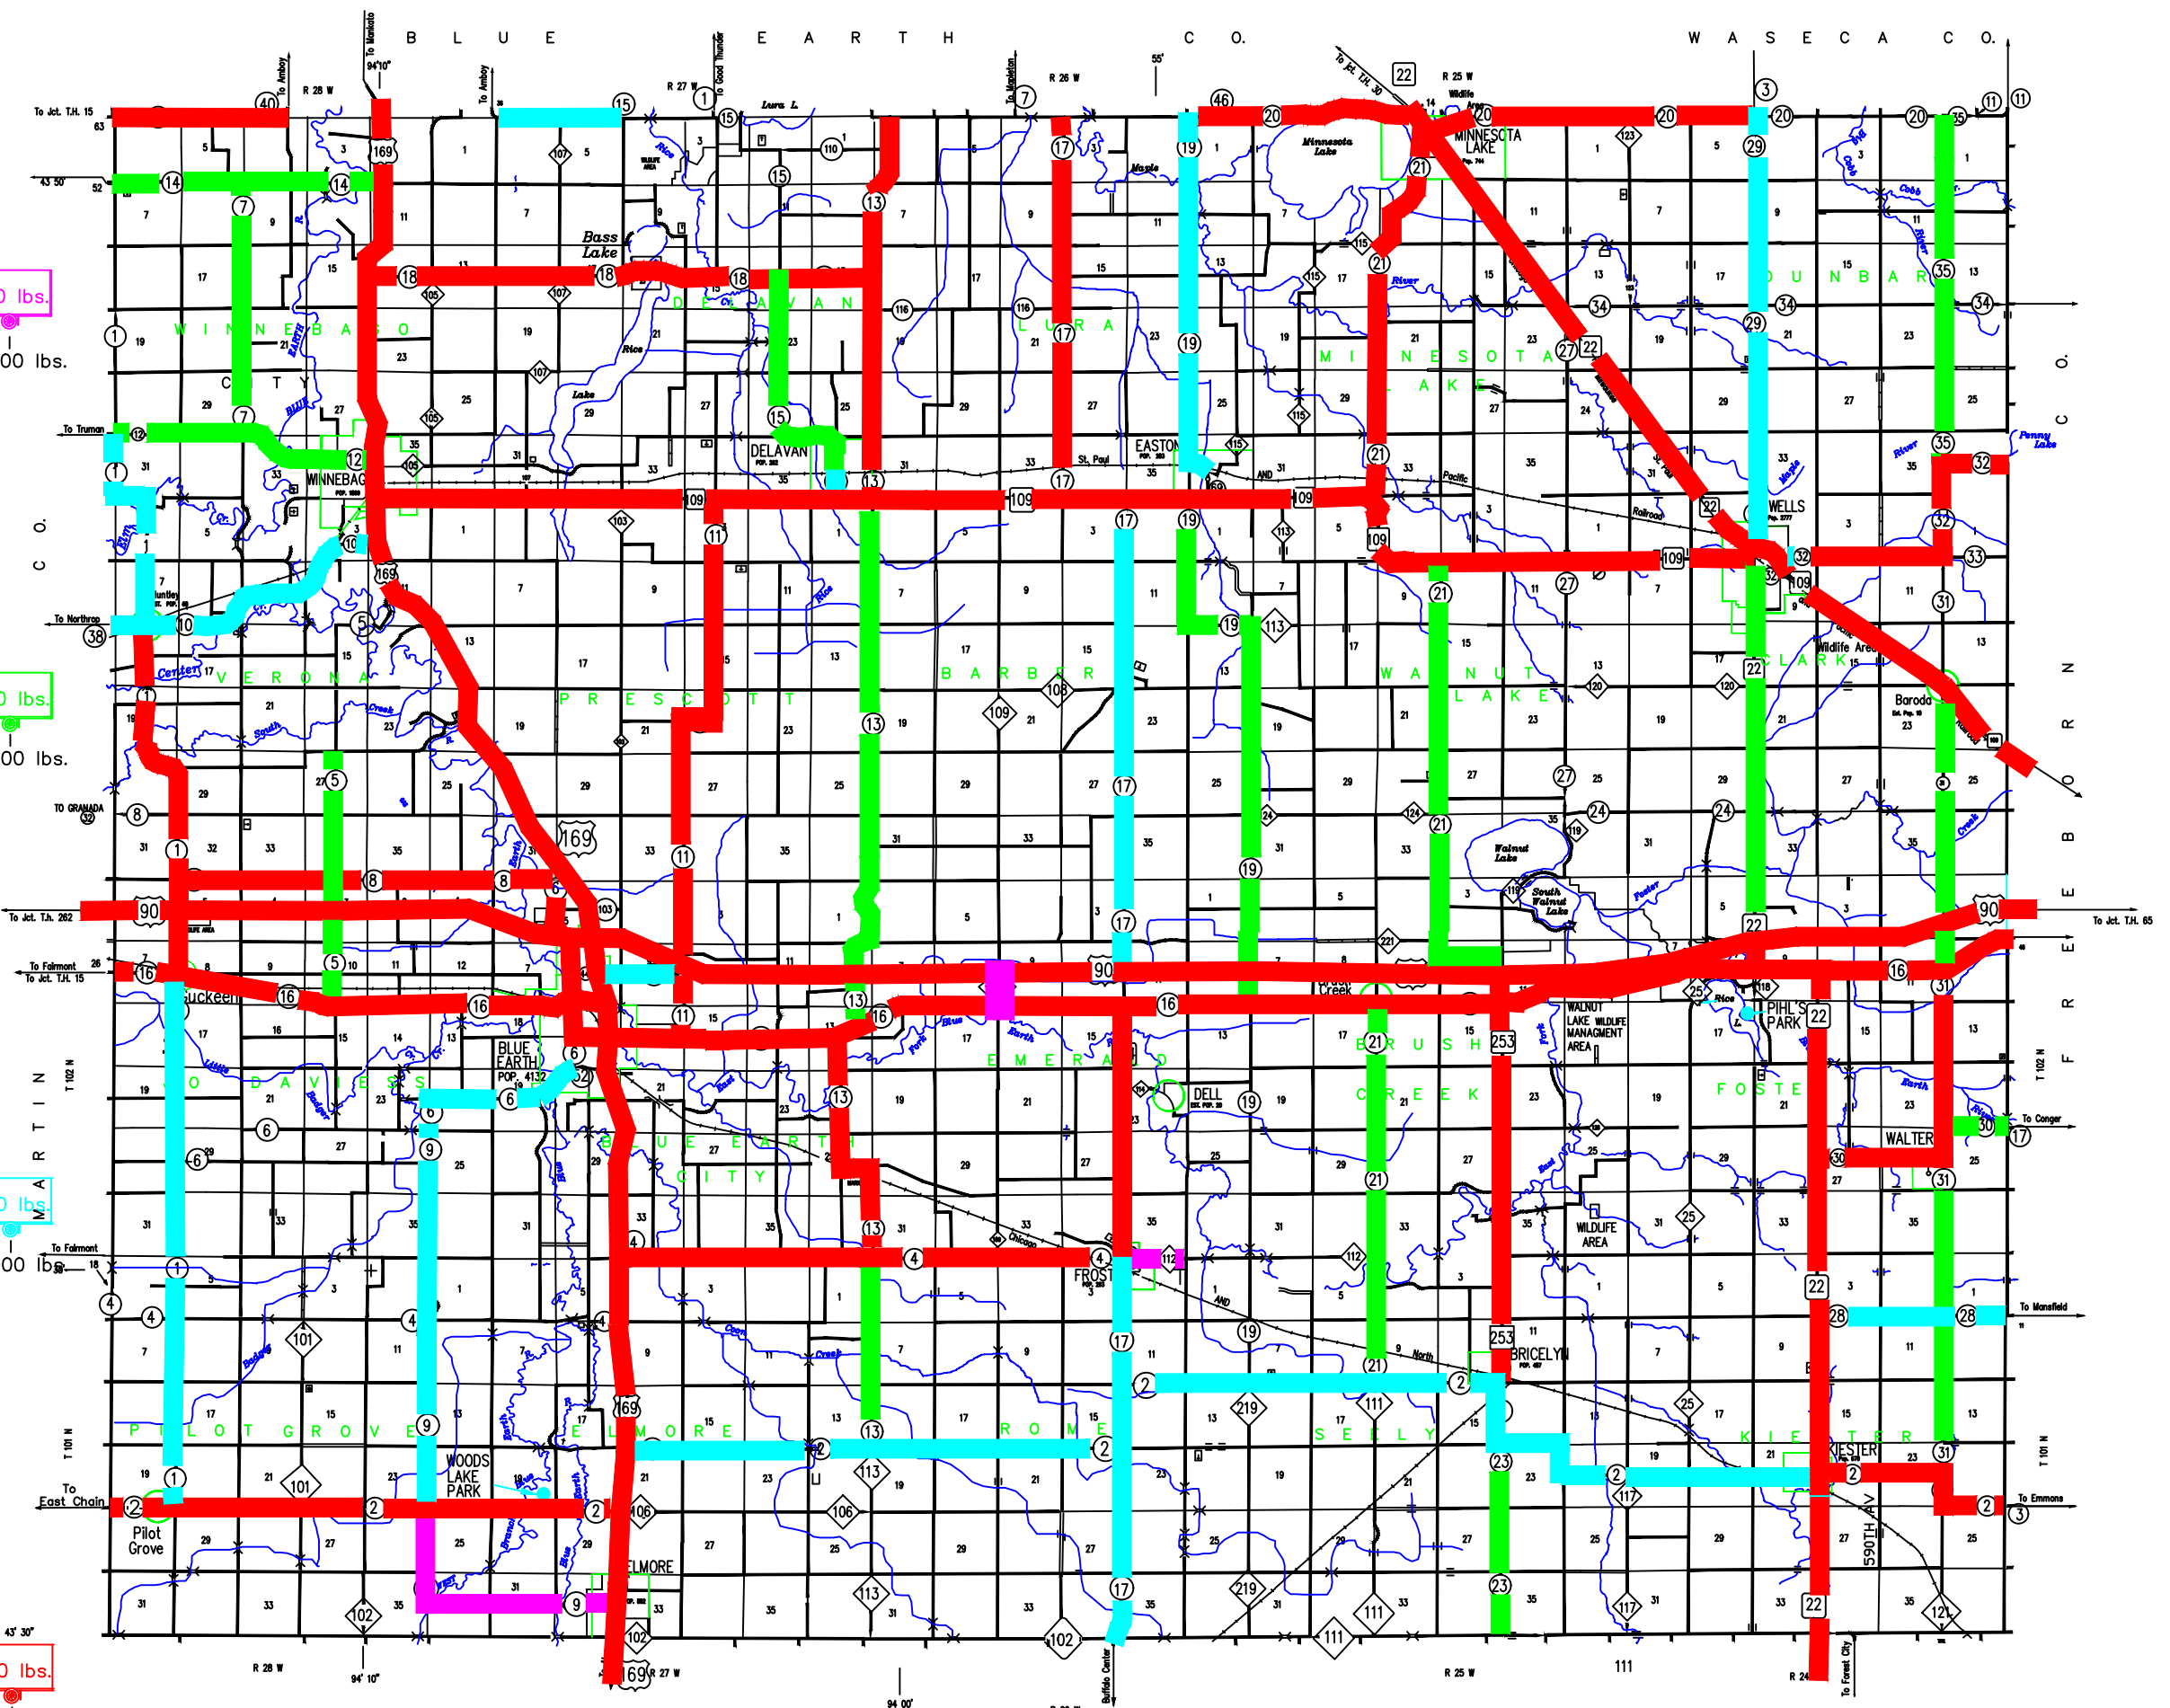

LEGEND:

2019 FARIBAULT COUNTY ROAD RESTRICTIONS

5 TON

7 TON

9 TON

10 TON

Note: All Gravel Roads are 5Ton