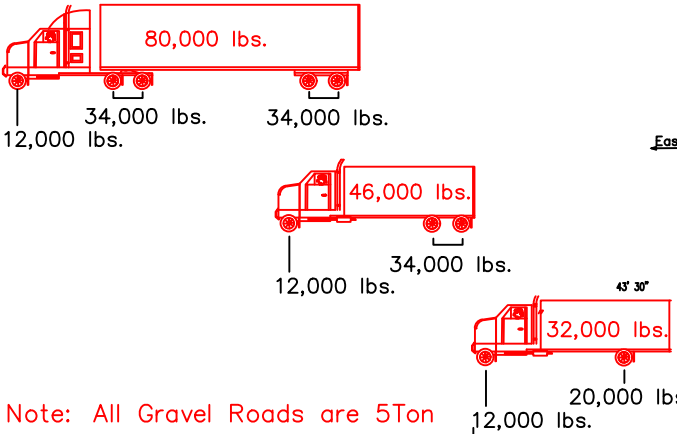

LEGEND:

2019 FARIBAULT COUNTY ROAD RESTRICTIONS

5 TON

7 TON

9 TON

10 TON

Note: All Gravel Roads are 5Ton