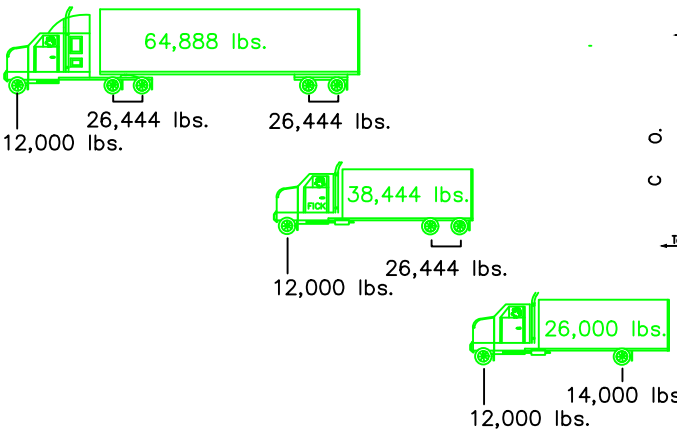

LEGEND:

2019 FARIBAULT COUNTY ROAD RESTRICTIONS

5 TON

7 TON

9 TON

10 TON

Note: All Gravel Roads are 5Ton