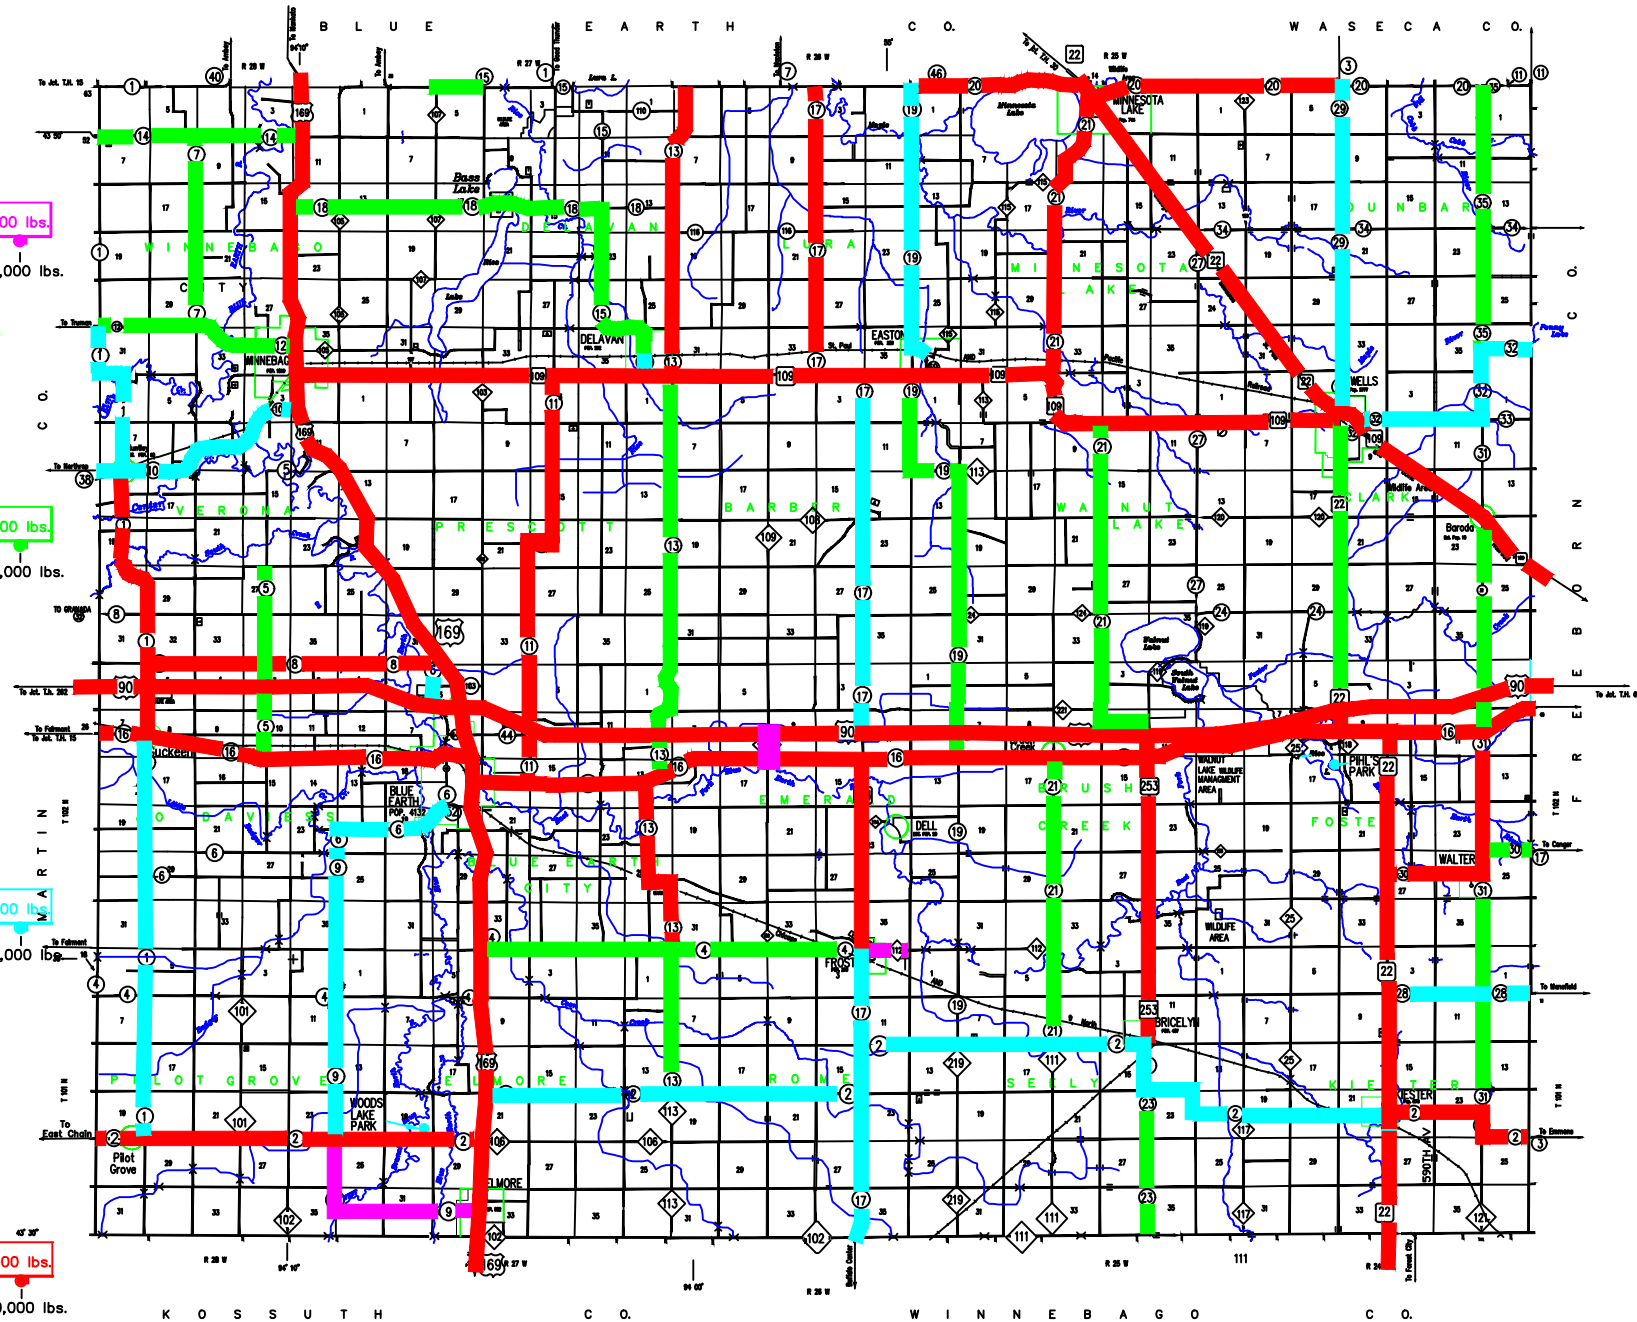

## 9 TON

34,000 lbs. 34,000 lbs.

12,000 lbs.

34,000 lbs.

12,000 lbs.

18,000 lbs.

12,000 lbs.

## 10 TON

34,000 lbs. 34,000 lbs.

12,000 lbs.

34,000 lbs.

12,000 lbs.

20,000 lbs.

12,000 lbs.

# 2017 FARIBAUT COUNTY ROAD RESTRICTIONS

K O S S U T H C O. W I N N E B A G O C O.